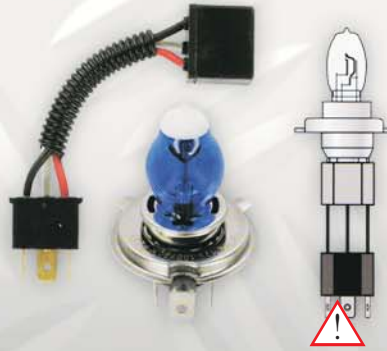

REF. 580 58251
H4 - 2 Pzs
 12V-90/100W - P42T
 XENIUM + 50% -5500K

REF. 580 58252
H7 - 2 Pzs
 12V-100W - PX26D
 XENIUM + 50% -5500K

REF. 50257
H1 "BLUE"-1 PZ
 12V 100W
 BLISTER - 12 UNDS
 REF. 50257 1
 CAJA - 10 UNDS