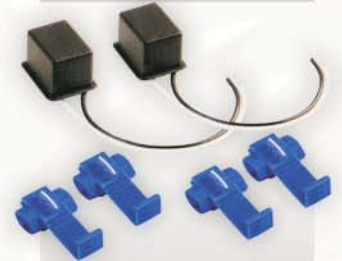

REF. 580 45507
RECTIFICADOR DE FALLOS DE LAMPARA LED 12V