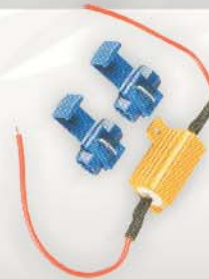

RESISTENCIA LED
REF. 580 45505
12V - 3 OHM - 5W
REF. 580 45506
12V - 6 OHM - 25W