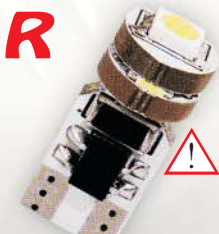

REF. 580 58463
**HYPER LED 12
T10 - 2 PZ**
4 SMD x 3 CHIPS
DOBLE POLARIDAD
RESISTENCIA INCORPORADA
MEDIDA: 10x24,5MM